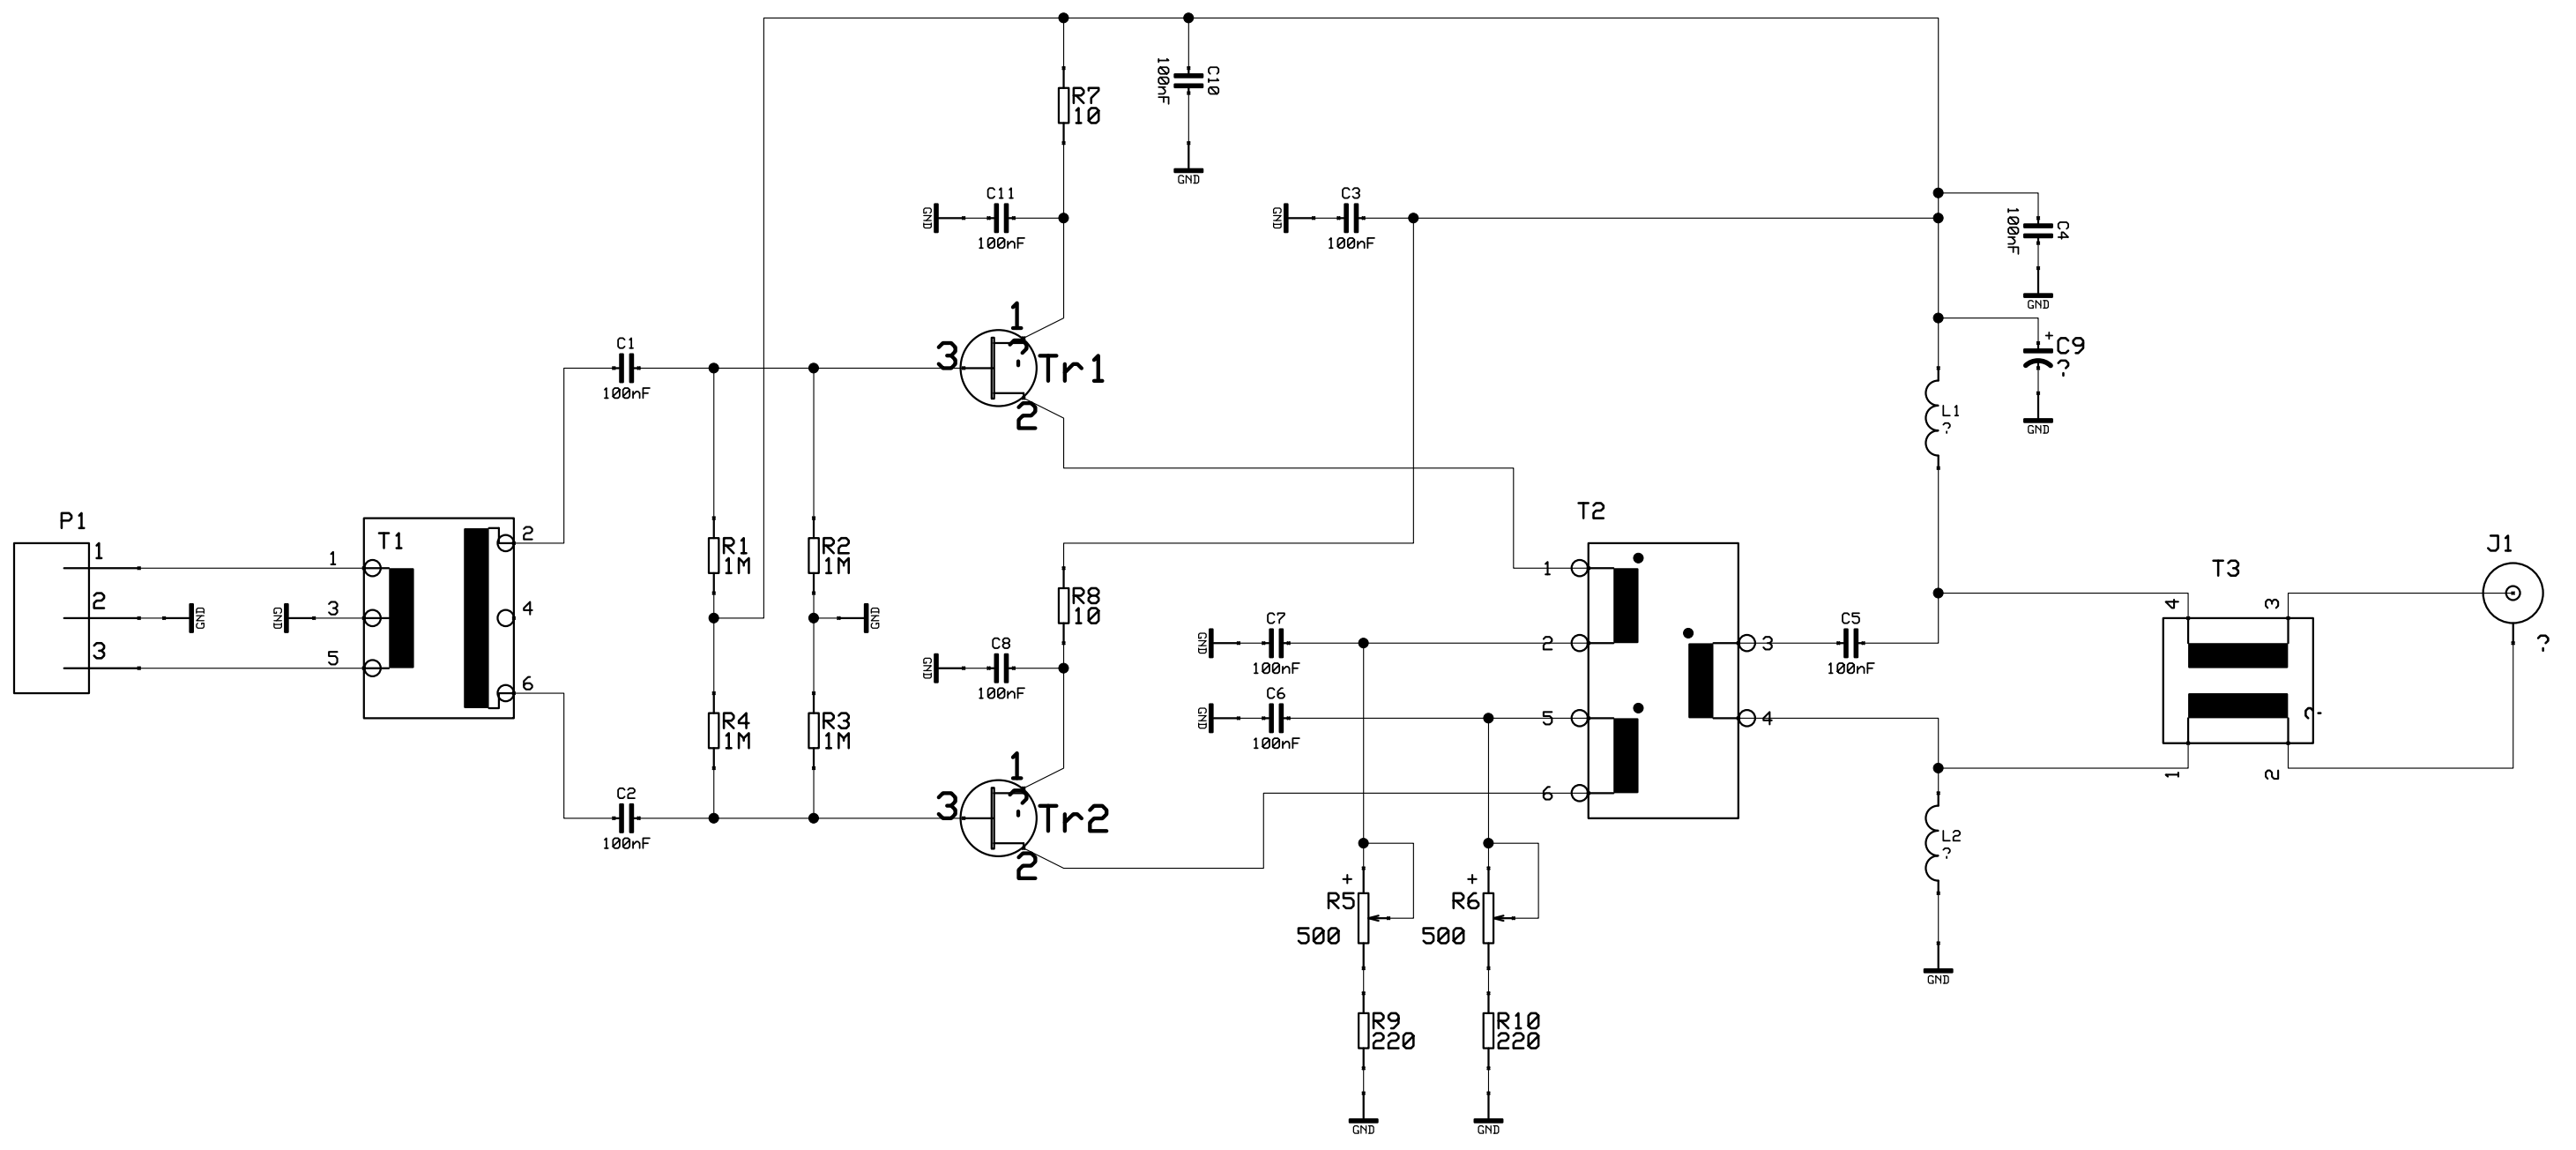

IN

15

10

5

A

B

C

D

E

Page Name TOP	Page number 1	Total pages 1
Project file name LA6NCA13	Design rev. 1502	
Drawn by Helge Fykse	Last edited (mm/dd/yy) 02.04.2018	

THIS DOCUMENT IS THE PROPERTY OF:
Laud Electronic Design AS

ALL RIGHTS RESERVED
NO COPYING ALLOWED
WITHOUT PERMISSION