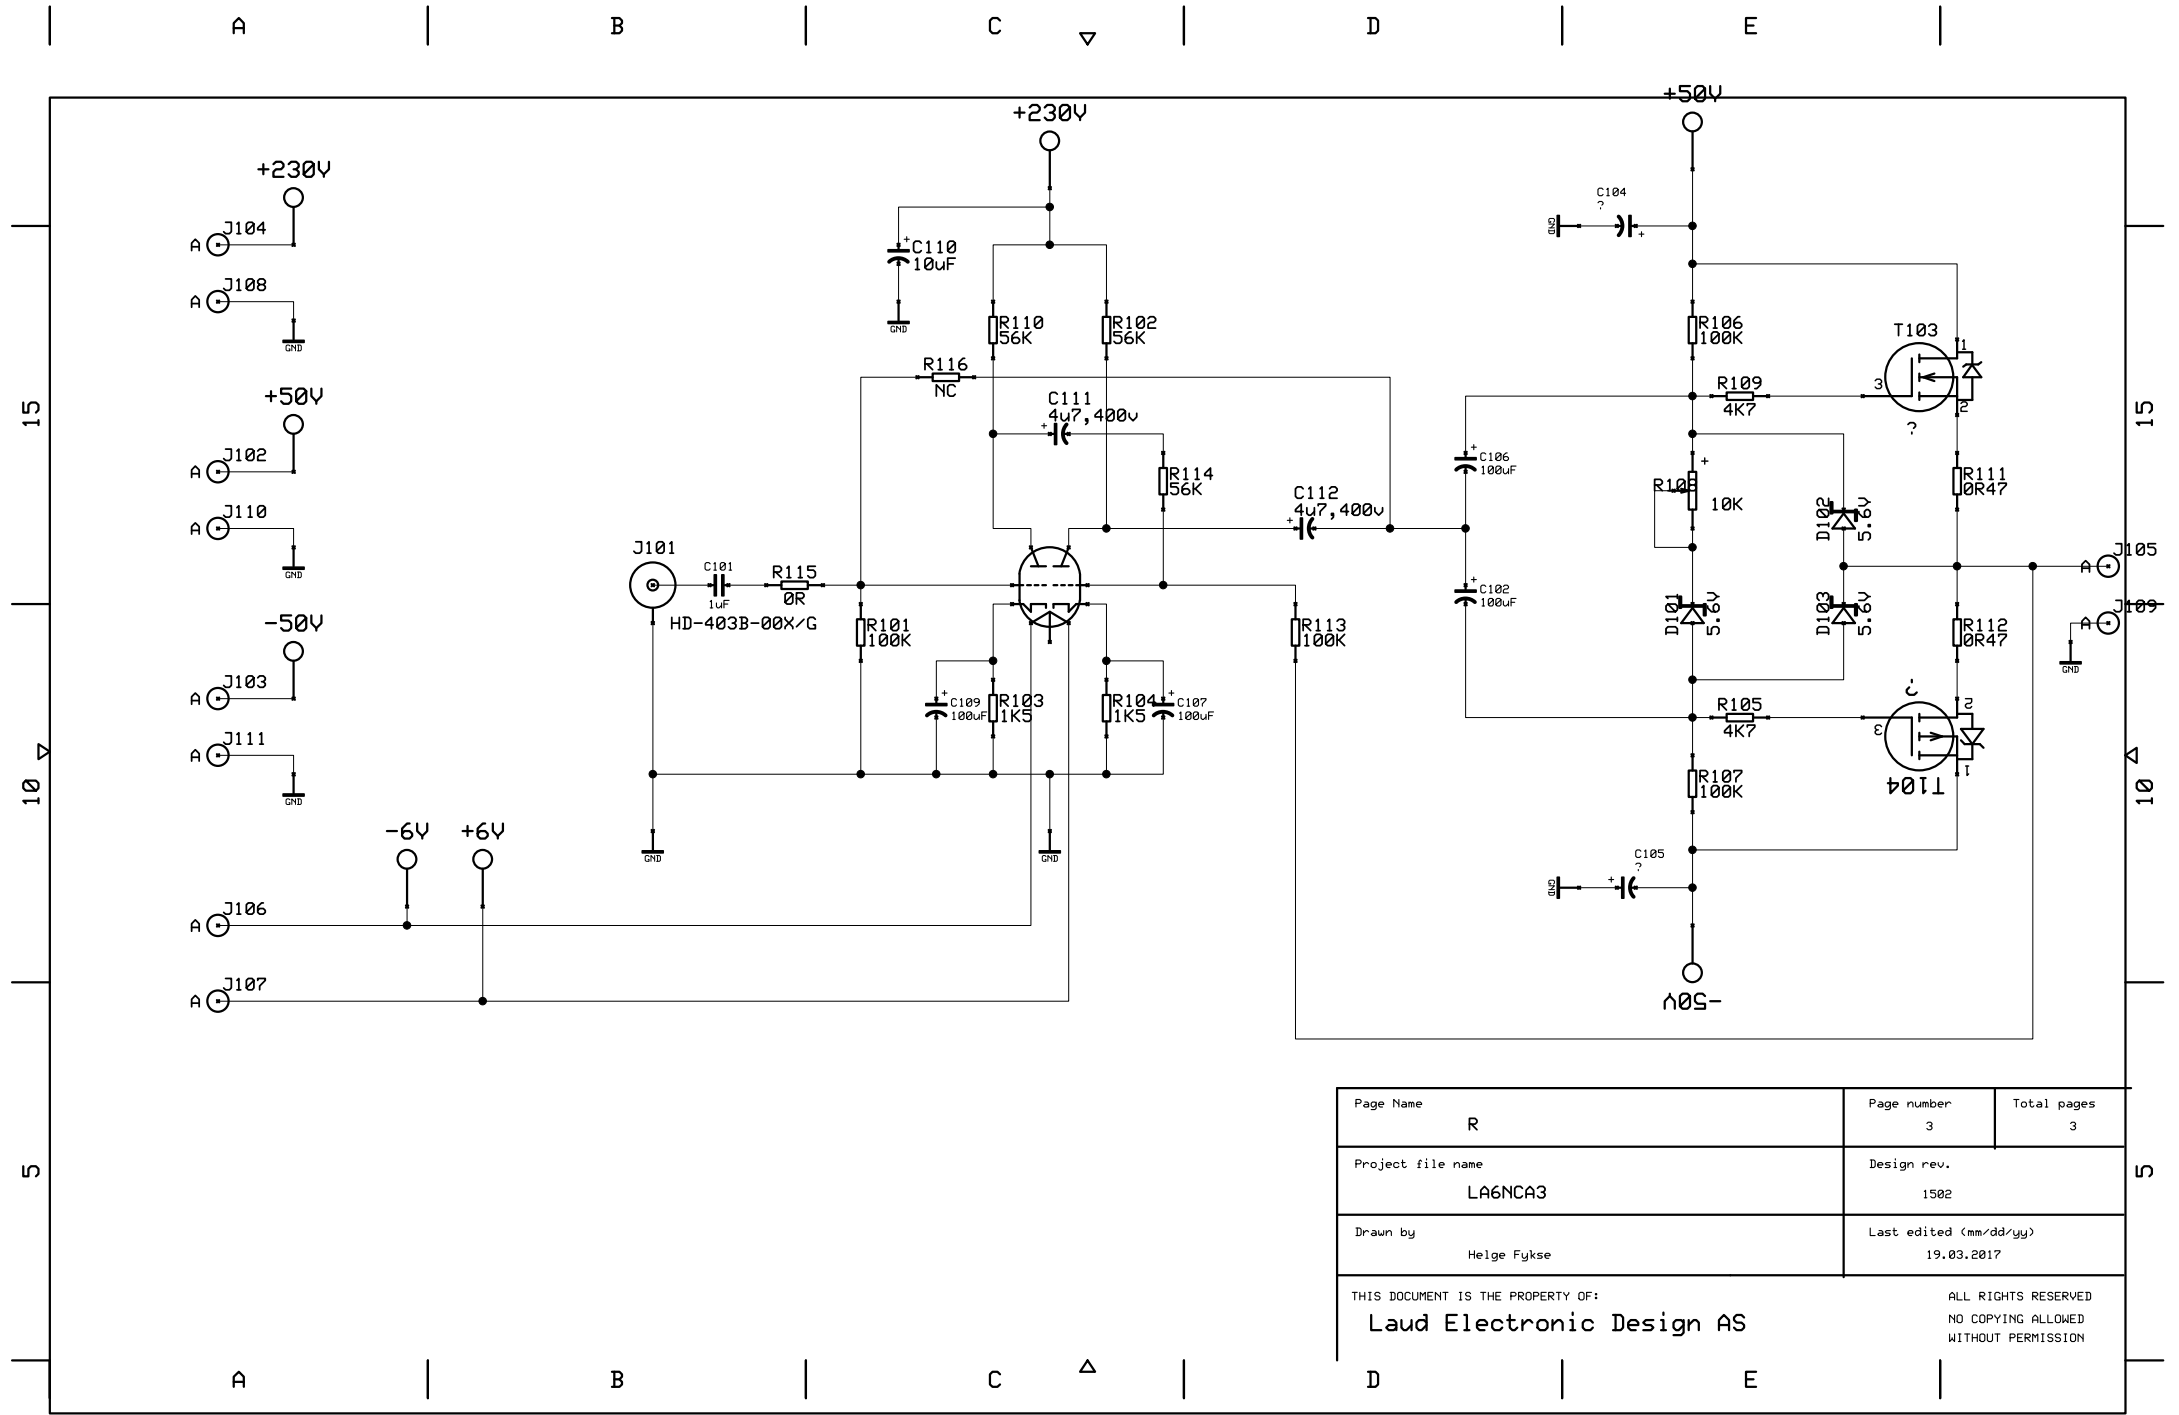

Page Name	R	Page number	3	Total pages	3
Project file name	LA6NCA3		Design rev.	1502	
Drawn by	Helge Fykse		Last edited (mm/dd/yyyy)	19.03.2017	

THIS DOCUMENT IS THE PROPERTY OF:
Laud Electronic Design AS
ALL RIGHTS RESERVED
NO COPYING ALLOWED
WITHOUT PERMISSION