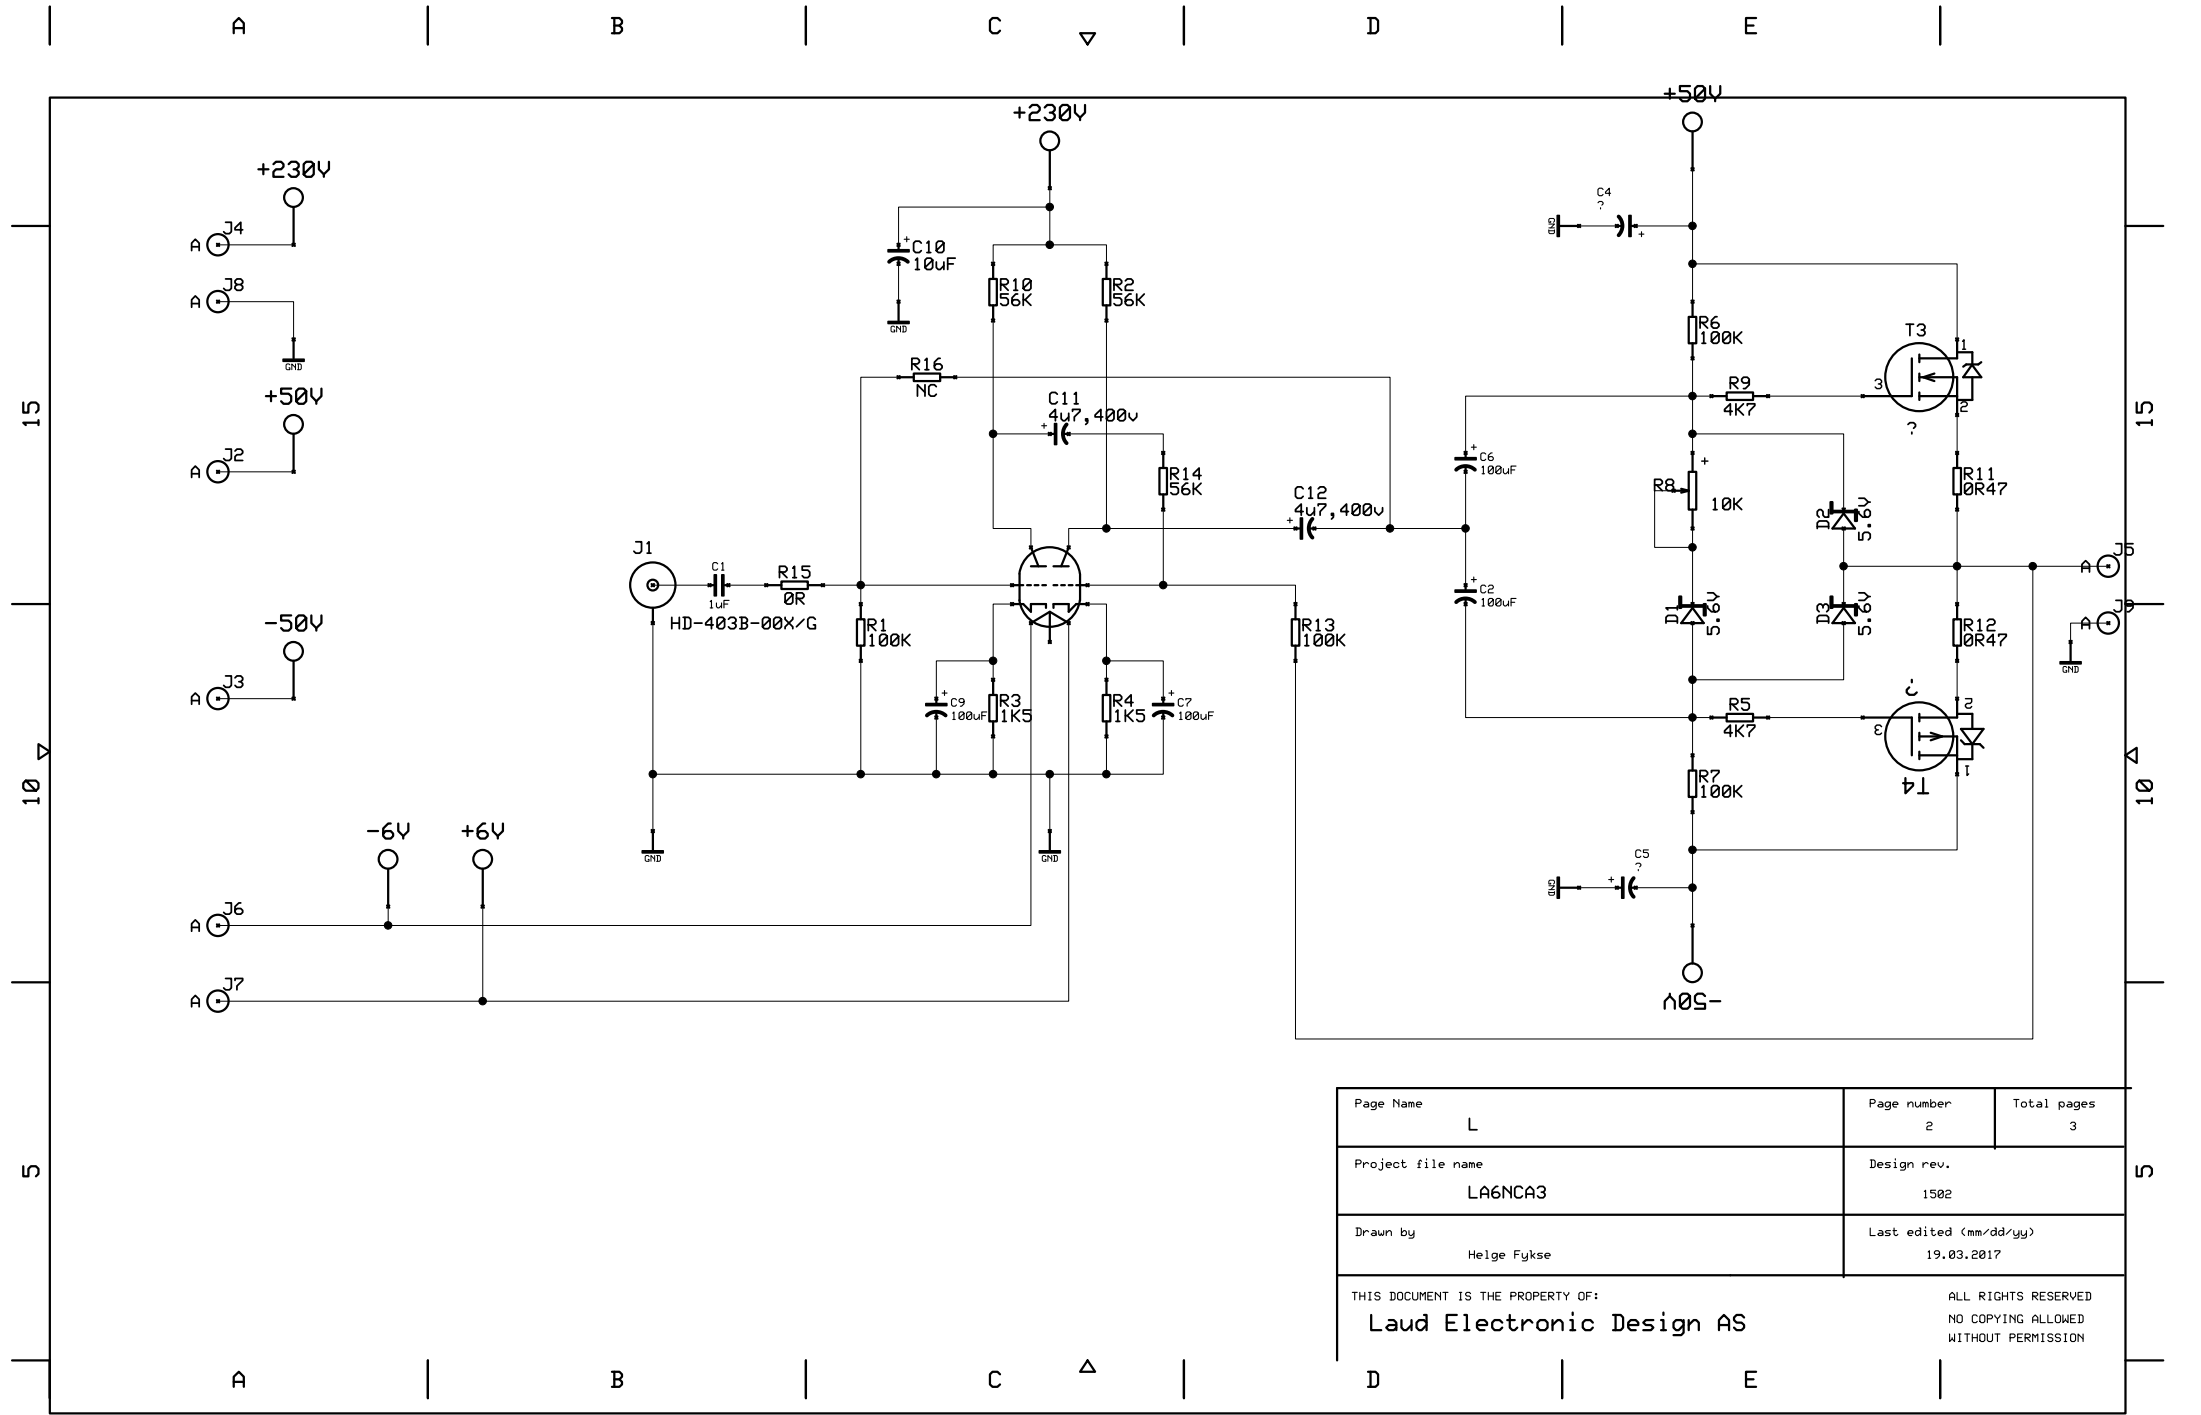

ALL RIGHTS RESERVED  
NO COPYING ALLOWED  
WITHOUT PERMISSION

A

B

C

D

E

Page Name L	Page number 2	Total pages 3
Project file name LA6NCA3	Design rev. 1502	
Drawn by Helge Fykse	Last edited (mm/dd/yyyy) 19.03.2017	